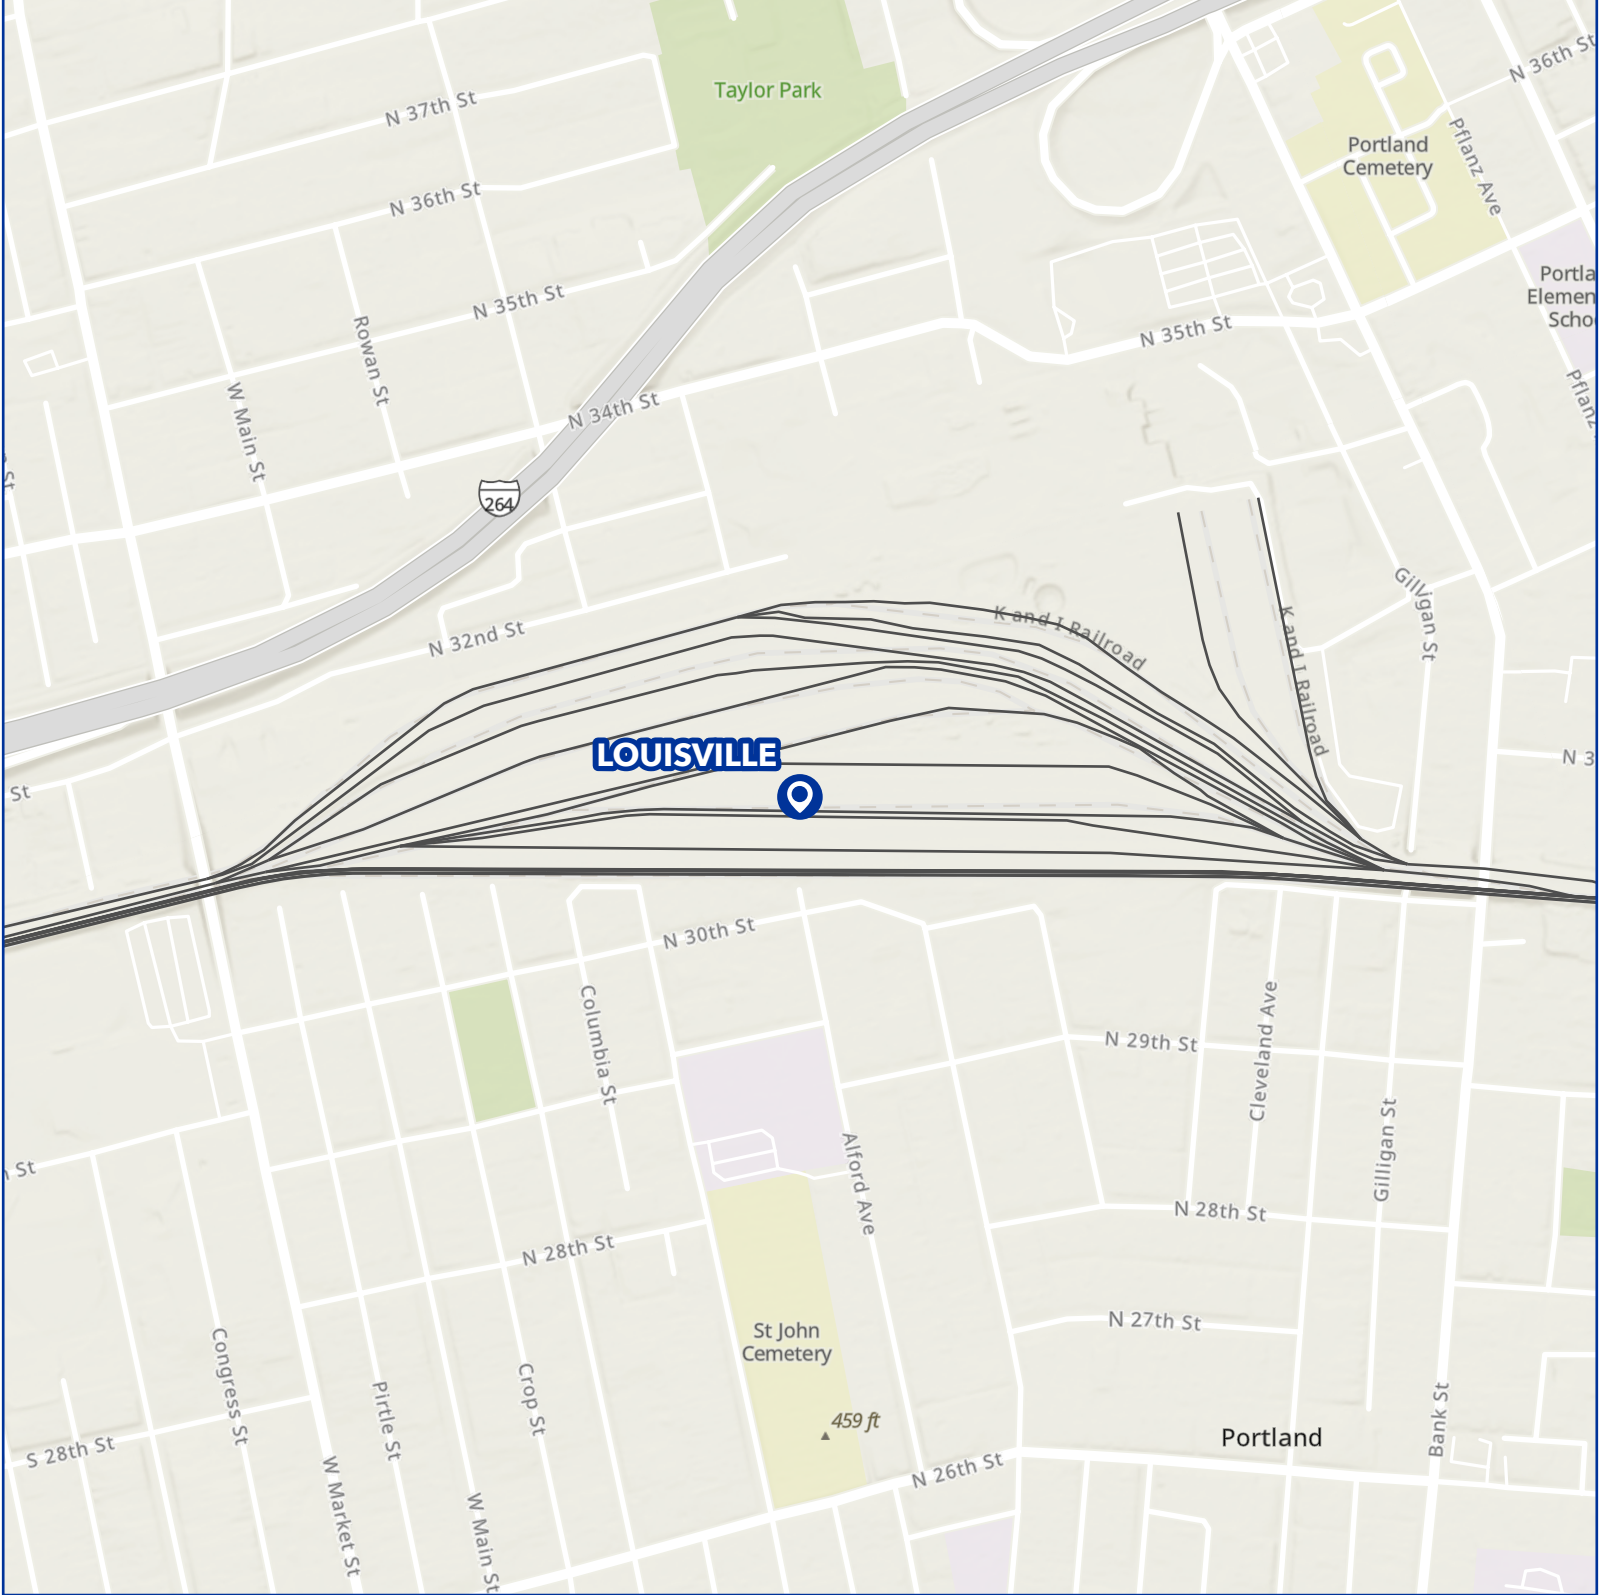

LOUISVILLE

Louisville Yard: 3208 Gilligan St, Louisville, KY

Within Nonattainment Area

Cars Per Day	CPD	Transaction Related Growth
Baseline	354	24.3%
Year 5	440	
Growth	86	

A3_MANIFEST_RAIL_YARD

OEA Map Series Info. Request No. 1

Manifest Yards