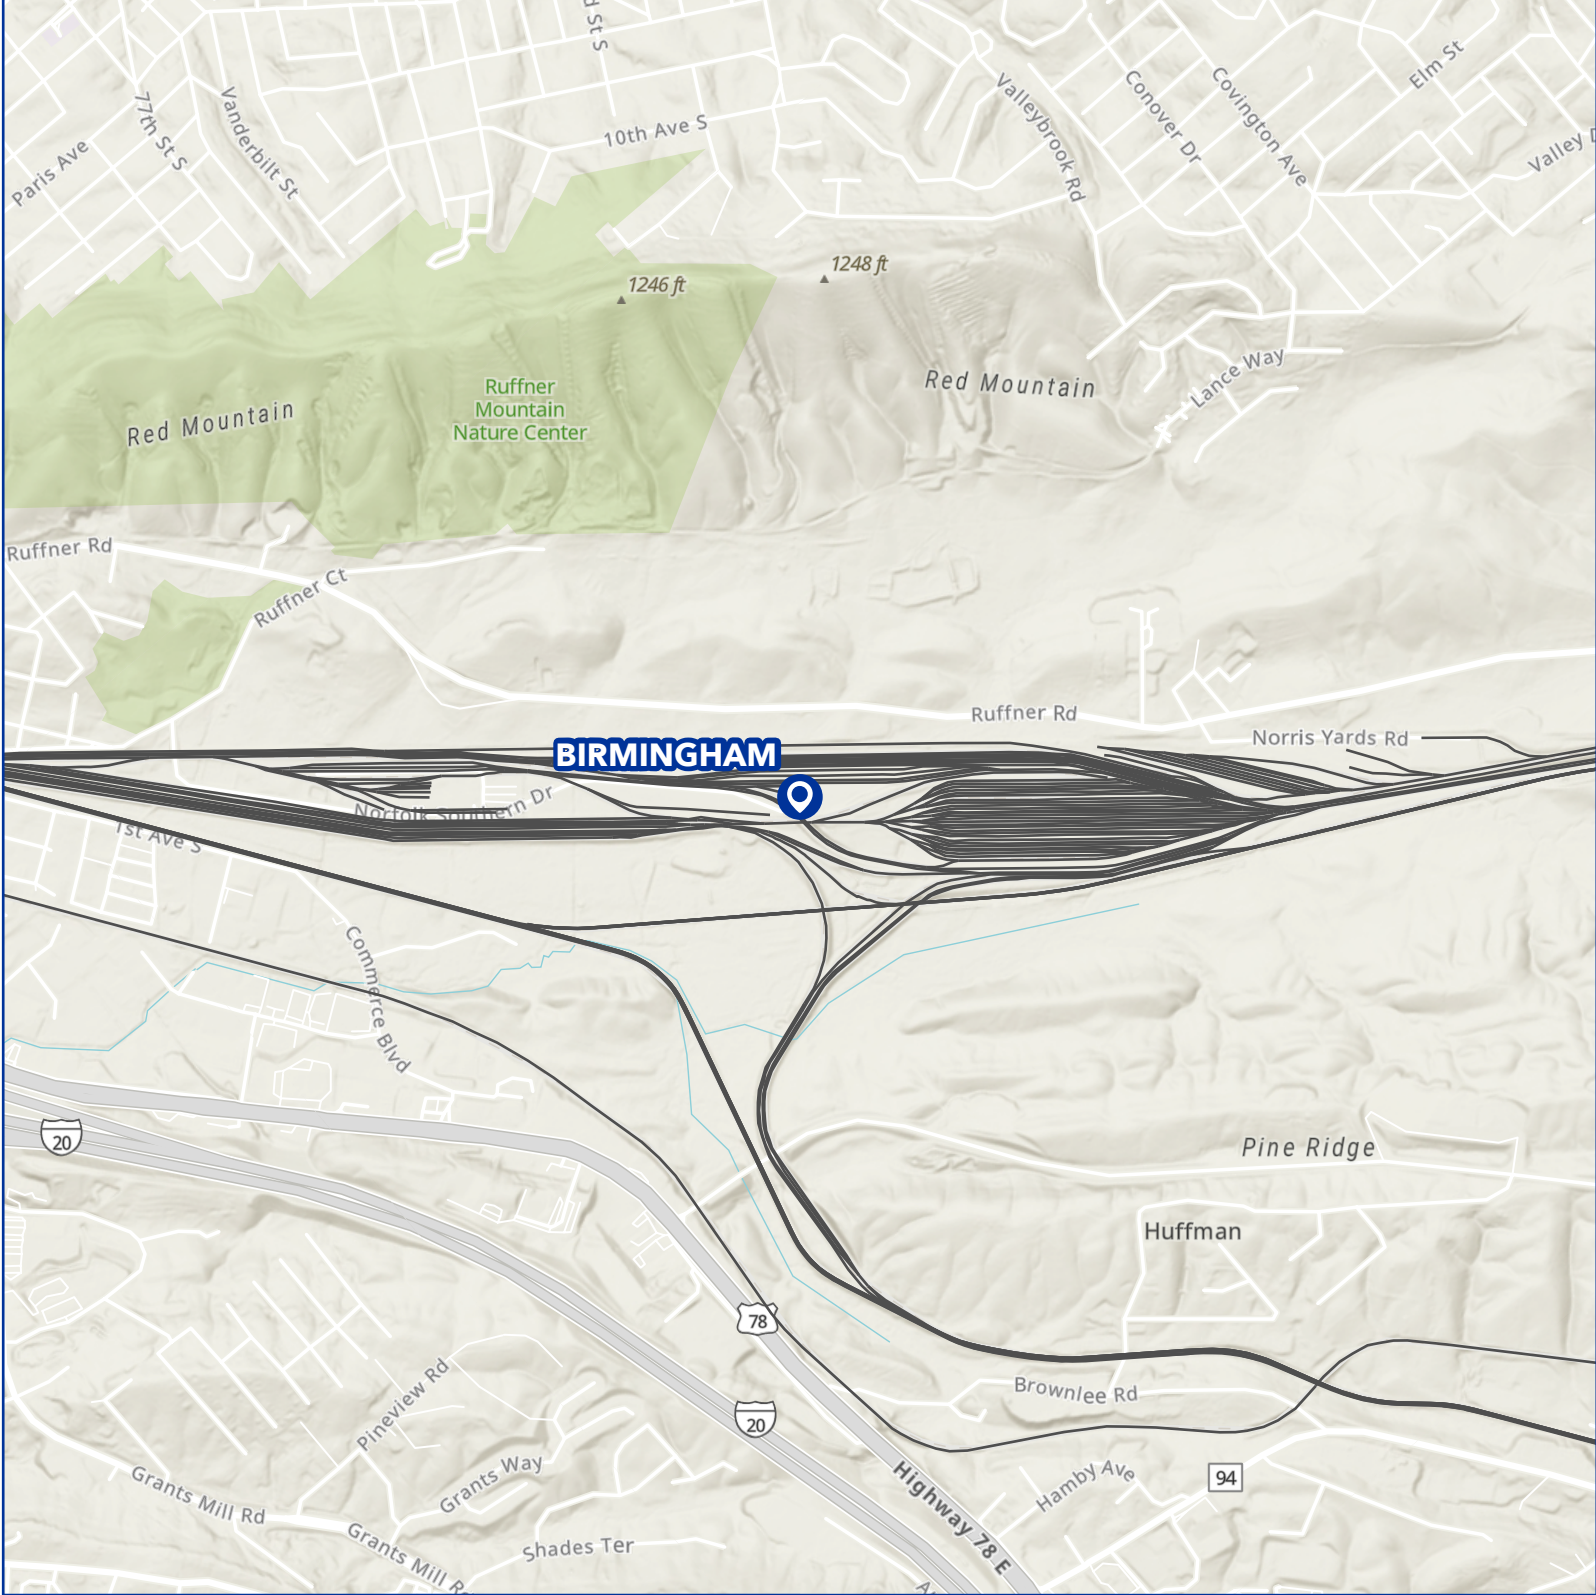

Allentown Yard: 950 River Dr, Allentown, PA

Within Nonattainment Area

Cars Per Day	CPD	Transaction Related Growth
Baseline	331	23.6%
Year 5	409	
Growth	78	

A3_MANIFEST_RAIL_YARD

OEA Map Series Info. Request No. 1

 Manifest Yards

Birmingham Yard: 2417 Ruffner Ct, Birmingham, AL

Within Maintenance Area

A3_MANIFEST_RAIL_YARD

OEA Map Series Info. Request No. 1

Cars Per Day	CPD	Transaction Related Growth
Baseline	1651	25.7%
Year 5	2076	
Growth	425	

 Manifest Yards

Chattanooga Yard: 2008 Riverside Dr, Chattanooga, TN

Within Maintenance Area

Cars Per Day	CPD	Transaction Related Growth
Baseline	1671	38.4%
Year 5	2313	
Growth	642	

A3_MANIFEST_RAIL_YARD
OEA Map Series Info. Request No. 1

OEA Map Series Info. Request No. 1

 Manifest Yards

Macon Yard: 355 Turpin St, Macon, GA

Within Maintenance Area

A3_MANIFEST_RAIL_YARD

OEA Map Series Info. Request No. 1

Cars Per Day	CPD	Transaction Related Growth
Baseline	1172	22.3%
Year 5	1433	
Growth	261	