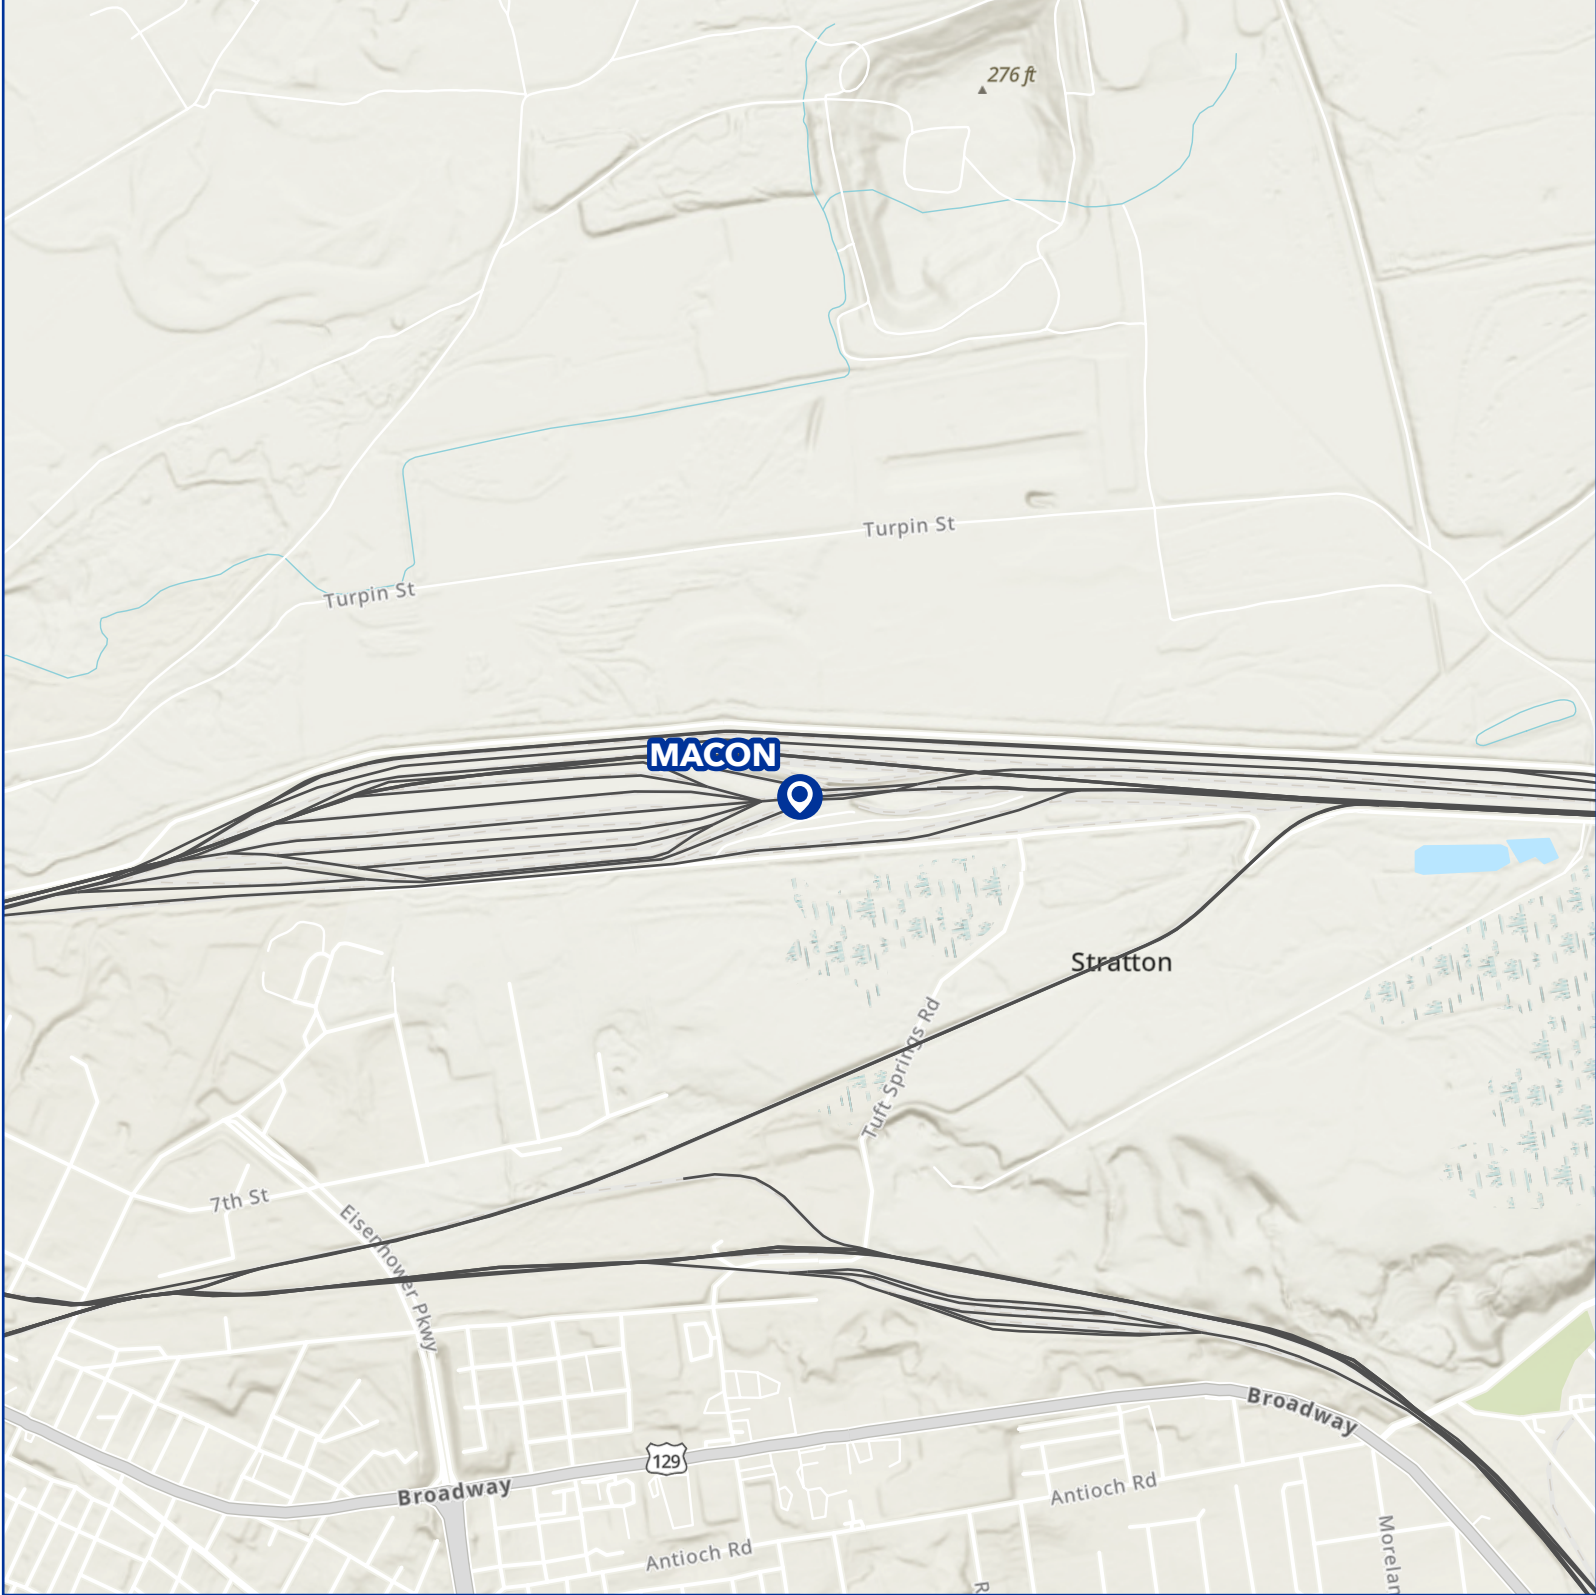

OEA Map Series Info. Request No. 1

 Manifest Yards

Macon Yard: 355 Turpin St, Macon, GA

Within Maintenance Area

A3_MANIFEST_RAIL_YARD

OEA Map Series Info. Request No. 1

Cars Per Day	CPD	Transaction Related Growth
Baseline	1172	22.3%
Year 5	1433	
Growth	261	