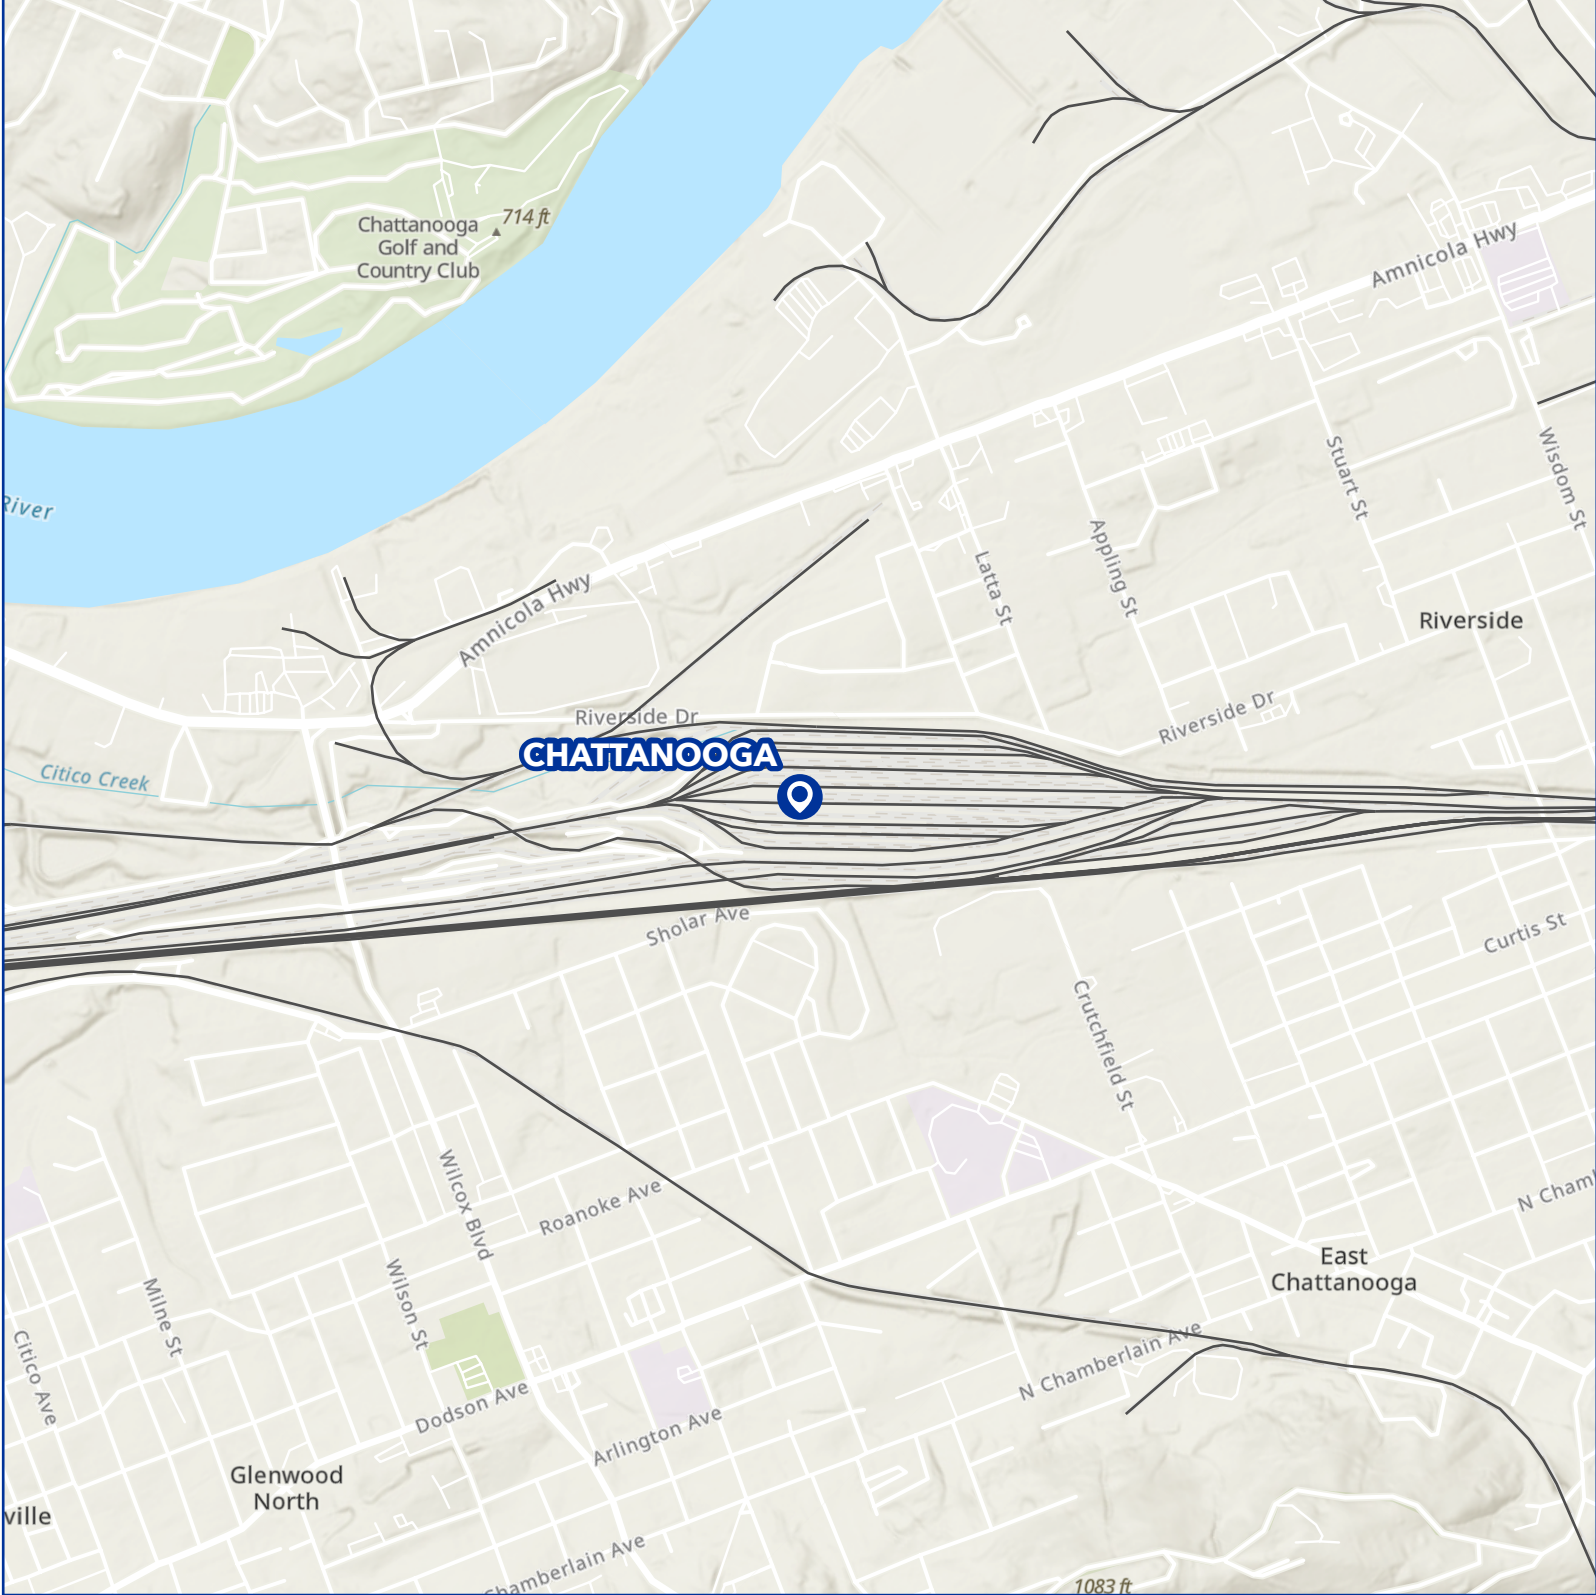

Chattanooga Yard: 2008 Riverside Dr, Chattanooga, TN

Within Maintenance Area

Cars Per Day	CPD	Transaction Related Growth
Baseline	1671	38.4%
Year 5	2313	
Growth	642	

A3_MANIFEST_RAIL_YARD
OEA Map Series Info. Request No. 1

Manifest Yards