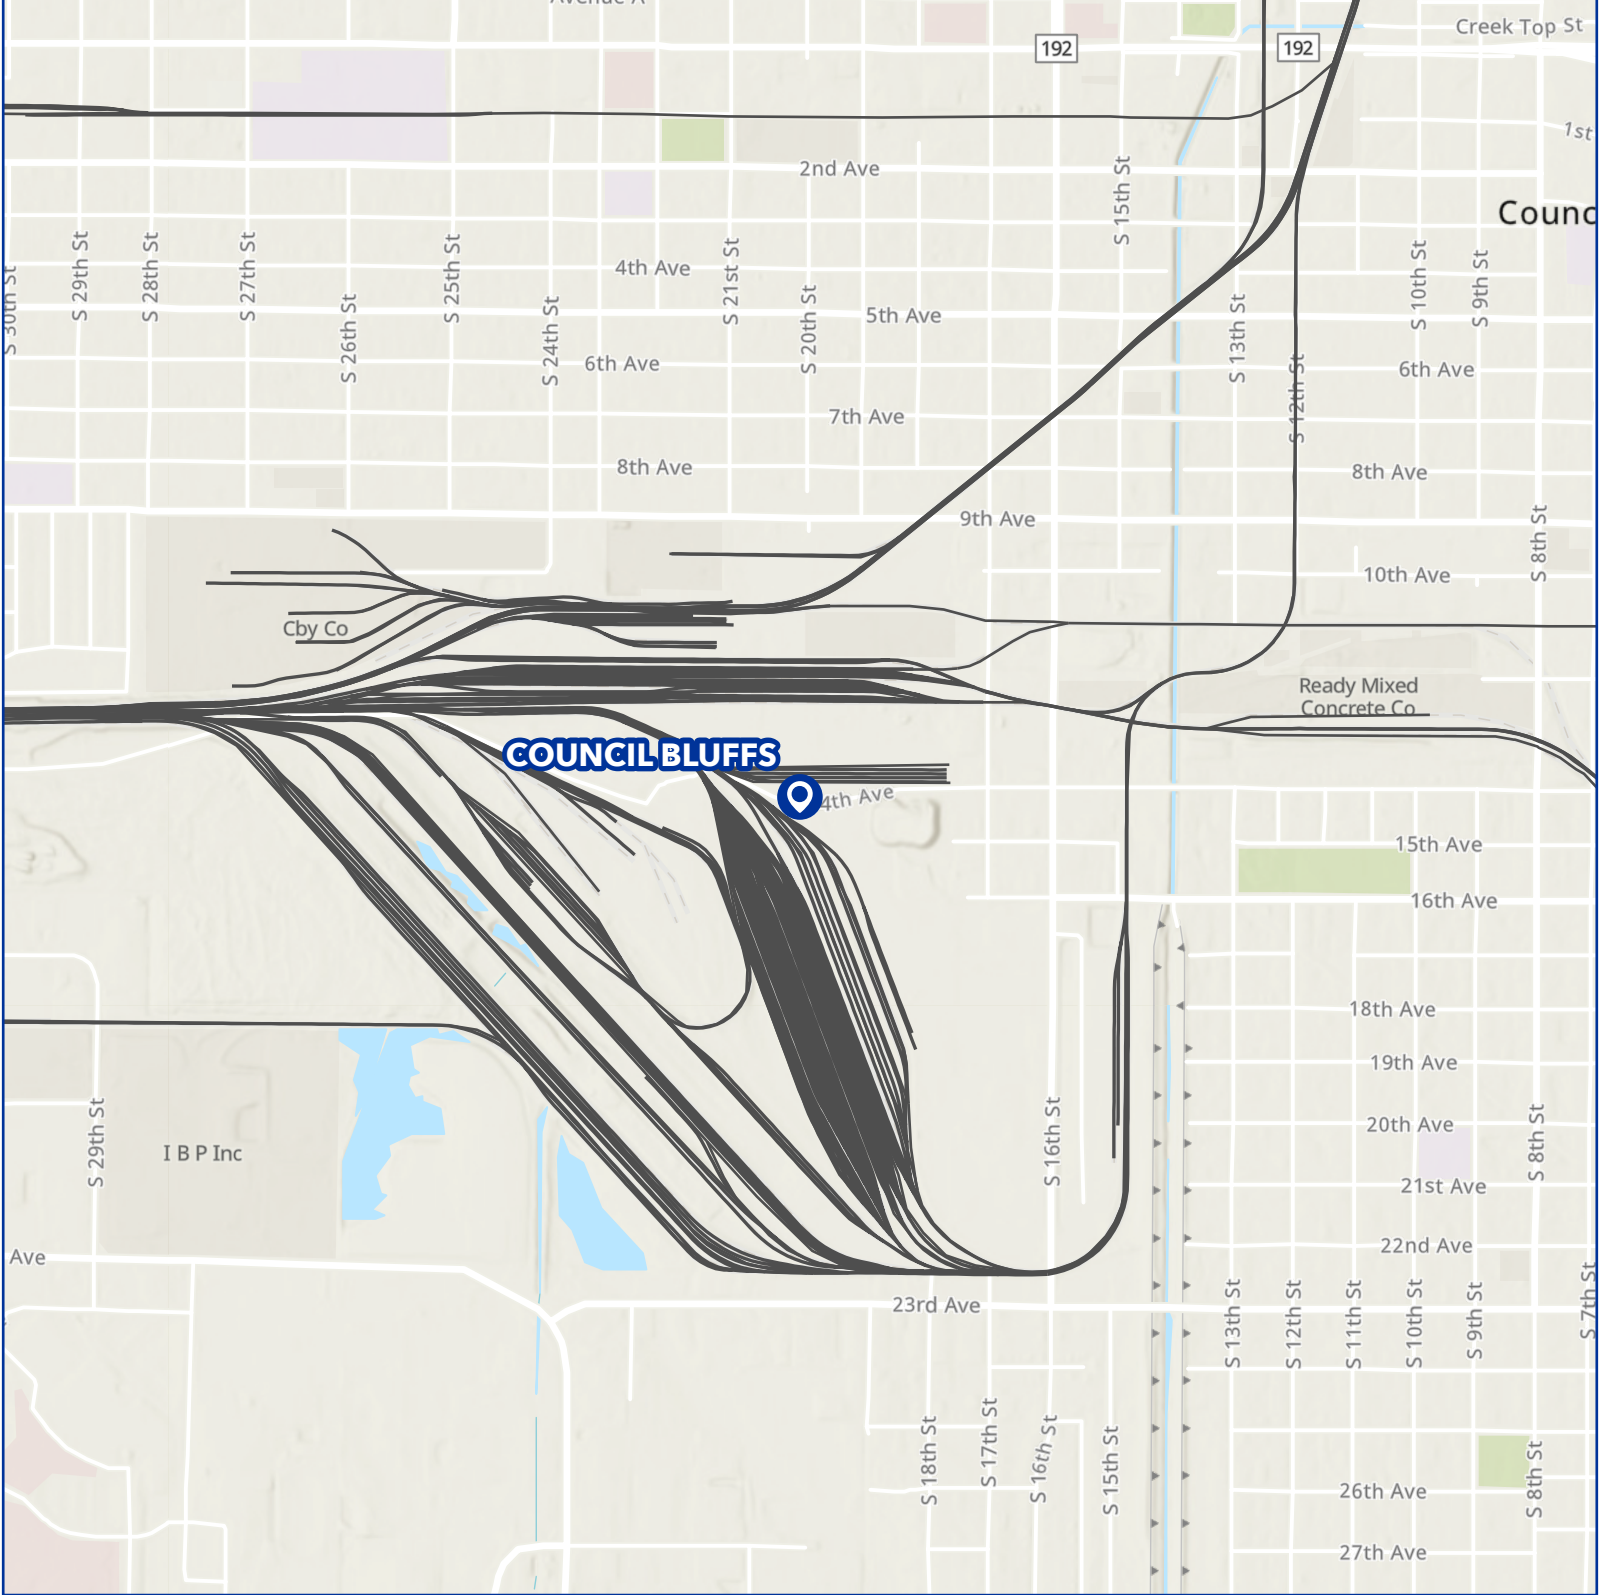

 Manifest Yards

Birmingham Yard: 2417 Ruffner Ct, Birmingham, AL

Within Maintenance Area

A3_MANIFEST_RAIL_YARD

OEA Map Series Info. Request No. 1

Cars Per Day	CPD	Transaction Related Growth
Baseline	1651	25.7%
Year 5	2076	
Growth	425	

 Manifest Yards

Chattanooga Yard: 2008 Riverside Dr, Chattanooga, TN

Within Maintenance Area

Cars Per Day	CPD	Transaction Related Growth
Baseline	1671	38.4%
Year 5	2313	
Growth	642	

A3_MANIFEST_RAIL_YARD
OEA Map Series Info. Request No. 1

 Manifest Yards

Council Bluffs Yard: 1749 14th Ave, Council Bluffs, IA

Within Maintenance Area

Cars Per Day	CPD	Transaction Related Growth
Baseline	727	19.7%
Year 5	870	
Growth	143	

A3_MANIFEST_RAIL_YARD
OEA Map Series Info. Request No. 1

OEA Map Series Info. Request No. 1

 Manifest Yards

Macon Yard: 355 Turpin St, Macon, GA

Within Maintenance Area

A3_MANIFEST_RAIL_YARD

OEA Map Series Info. Request No. 1

Cars Per Day	CPD	Transaction Related Growth
Baseline	1172	22.3%
Year 5	1433	
Growth	261	